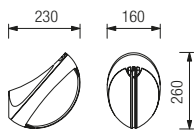

9044

9044.00X		A60	75W	E27	
9044.55X	LED		9W	1240 lm	4000 K
9044.56X	LED		9W	1160 lm	3000 K