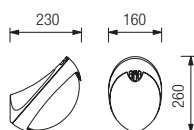

AIRONE

AIRONE

9043

9043.00X		A60	75W	E27	
9043.55X	LED		9W	1240 lm	4000 K
9043.56X	LED		9W	1160 lm	3000 K

9044

9044.00X		A60	75W	E27	
9044.55X	LED		9W	1240 lm	4000 K
9044.56X	LED		9W	1160 lm	3000 K

9048 H 1020