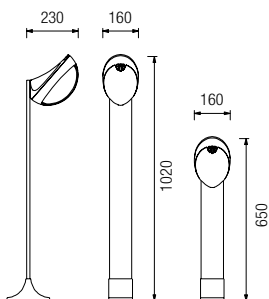

9248 doppia / double H 1020

9247 doppia / double H 650

9248.00X		A60	2x75W	E27	
9248.55X		LED	2x9W	1240 lm	4000 K
9248.56X		LED	2x9W	1160 lm	3000 K

9247.00X		A60	2x75W	E27	
9247.55X		LED	2x9W	1240 lm	4000 K
9247.56X		LED	2x9W	1160 lm	3000 K